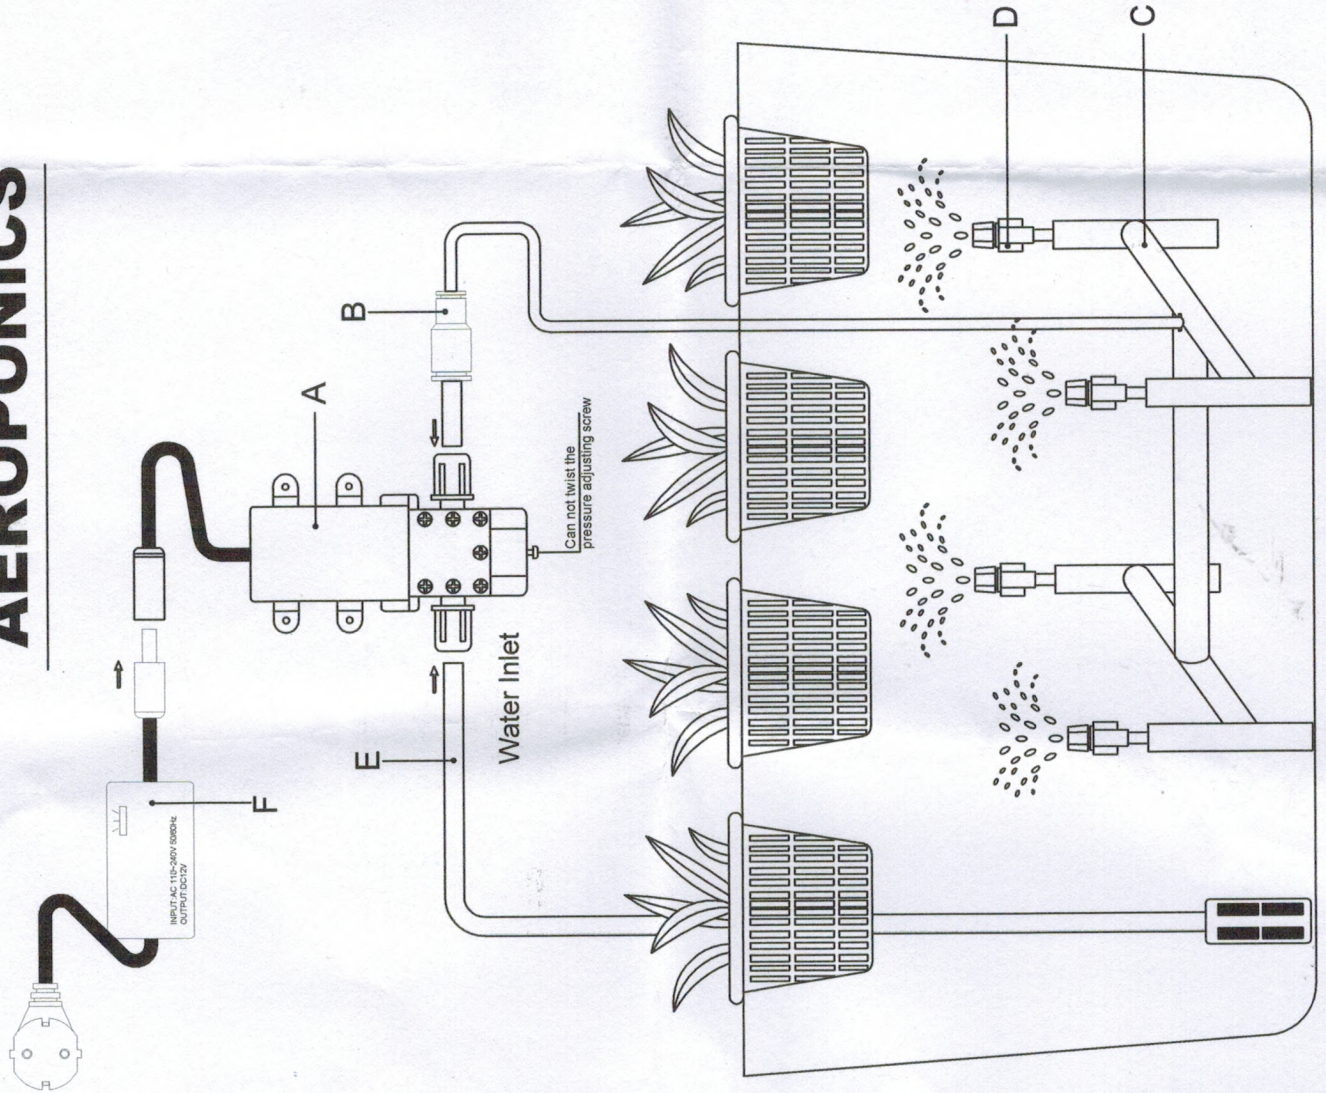

# AEROPONICS

Description	Picture	Quantity
Pump	(A) 	1
Tubing Adaptor	(B) 	1
Frame tube	(C) 	1
Mister	(D) 	4
Water inlet hose with filter at the end	(E) 	1
AC adapter	(F) 	1
Cycle Timer	(G) 	1

## Helpful Tips

Tubing can be cut with scissors.  
To ease connecting tubing to fittings, hold tubing end in hot water briefly before connecting.